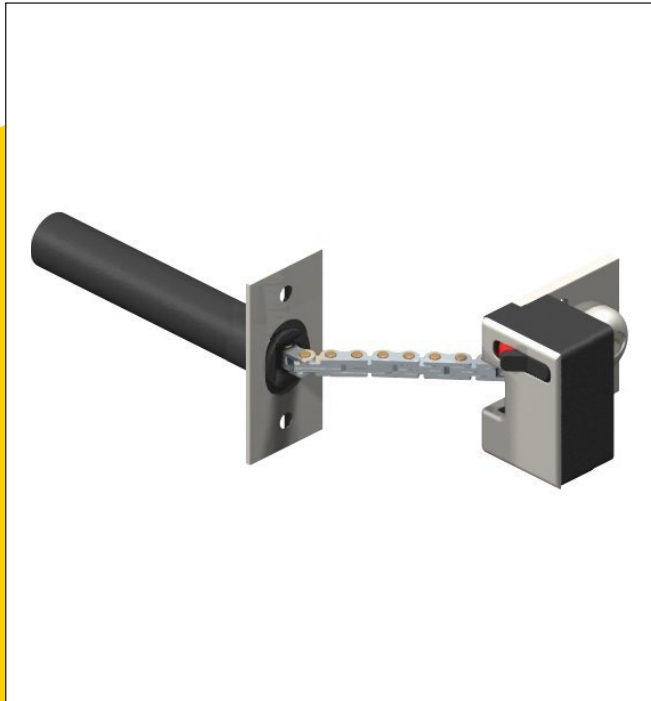

Securichain concealed security chain

The world's favourite lock

RES-FLY-056 - YALE - 0714NZ

ASSA ABLOY New Zealand Ltd.
6 Armstrong Road, Albany, Auckland 0632
info.nz@assaabloy.com
www.yalelock.co.nz

ASSA ABLOY Australia Pty Ltd.
235 Huntingdale Road, Oakleigh, Victoria 3166
info.au@assaabloy.com
www.assaabloy.com.au