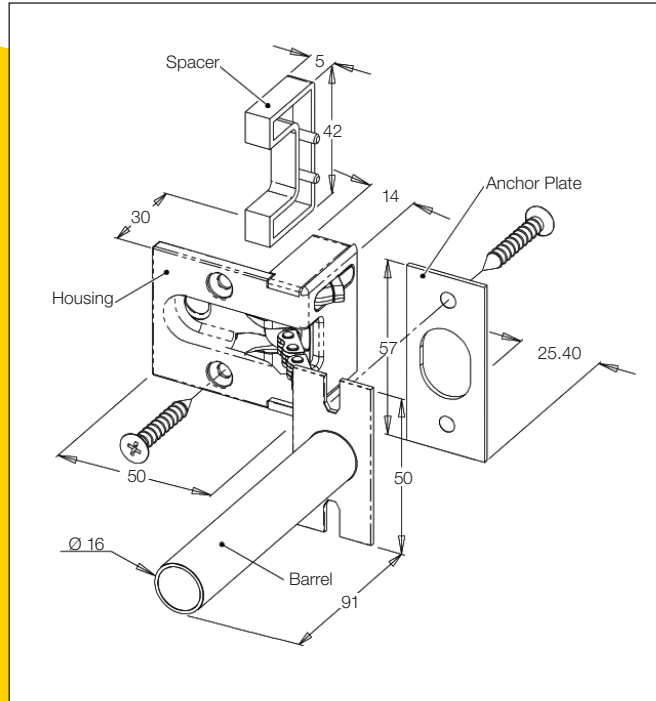

Securichain concealed security chain

The world's favourite lock

RES-FLY-056 - YALE - 0714NZ

ASSA ABLOY New Zealand Ltd.
6 Armstrong Road, Albany, Auckland 0632
info.nz@assaabloy.com
www.yalelock.co.nz

ASSA ABLOY Australia Pty Ltd.
235 Huntingdale Road, Oakleigh, Victoria 3166
info.au@assaabloy.com
www.assaabloy.com.au