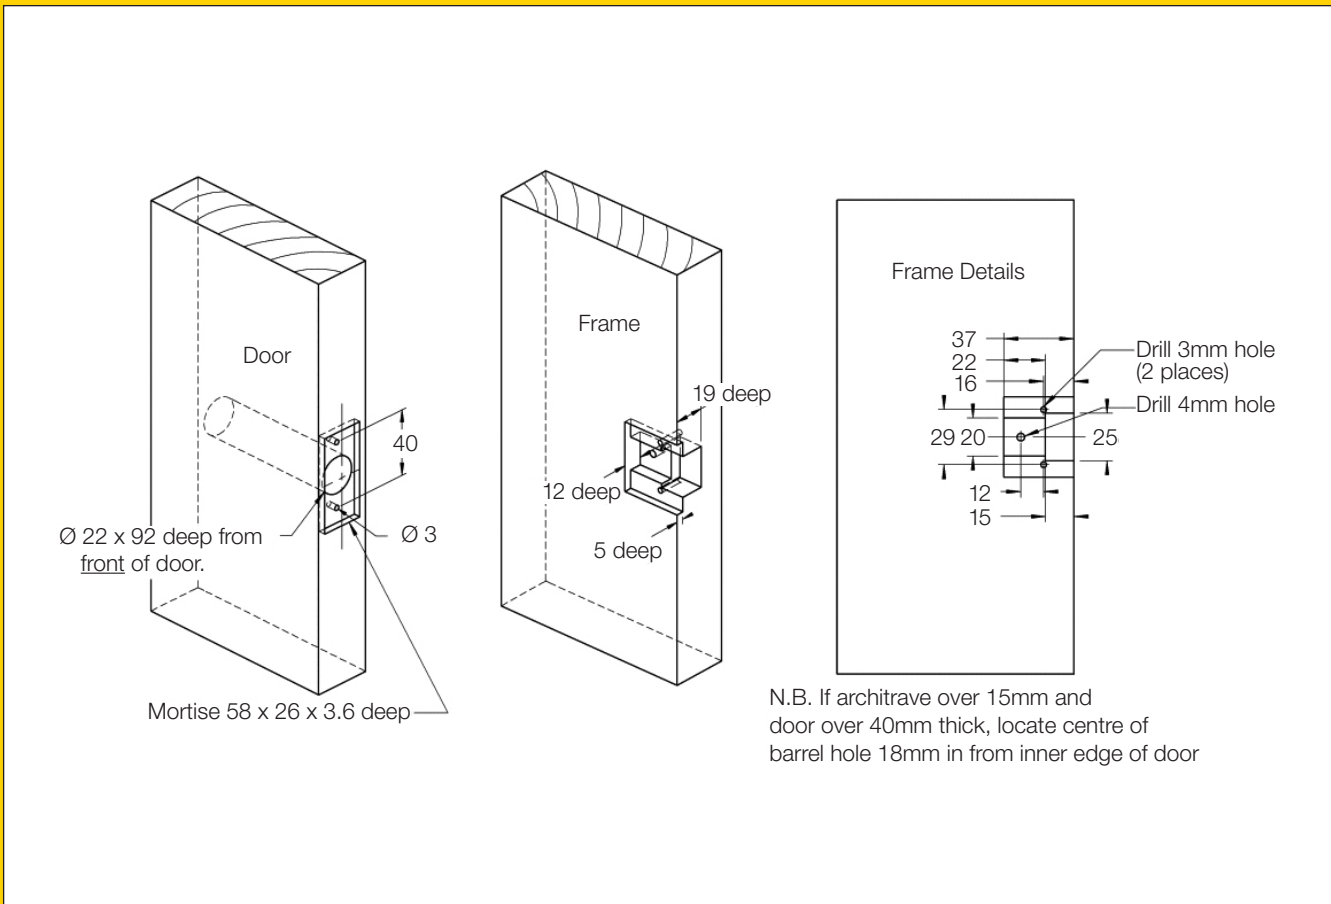

Securichain concealed security chain

The world's favourite lock

RES-FLY-056 - YALE - 0714NZ

ASSA ABLOY New Zealand Ltd.
6 Armstrong Road, Albany, Auckland 0632
info.nz@assaabloy.com
www.yalelock.co.nz

ASSA ABLOY Australia Pty Ltd.
235 Huntingdale Road, Oakleigh, Victoria 3166
info.au@assaabloy.com
www.assaabloy.com.au